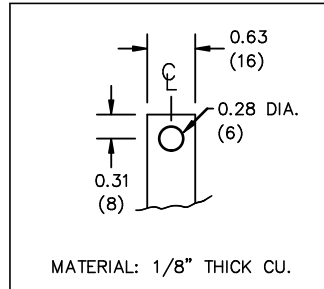

P/N CRX0088CE

INDUCT. 0.19 MH 50/60 HZ 88 AMPS

0.6 KV CLASS WT: 28 lbs ENCL. TYPE 1/IP20

AMBIENT: 50° TEMP CLASS: 180 TYPE JR-2A

USE WITH SUITABLY RATED LISTED (ZMWV) LUGS
WINDING TERMINAL TEMPERATURE: 75° C

MADE IN CANADA
f003783e

All Dimensions in inches

ENCLOSURE COLOR :ASA 61 GREY

IN TERMINAL DETAIL

OUT TERMINAL DETAIL

CUSTOMER NOTES:

- IN TERMINATED AT BOTTOM FRONT
- OUT TERMINATED AT TOP FRONT

TITLE: 3 PHASE LINE REACTOR