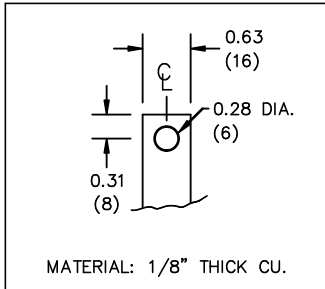

P/N CRX0088CE

INDUCT. 0.19 MH 50/60 HZ 88 AMPS

0.6 KV CLASS WT: 28 lbs ENCL. TYPE 1/IP20

AMBIENT: 50° TEMP CLASS: 180 TYPE JR-2A

USE WITH SUITABLY RATED LISTED (ZMWV) LUGS
WINDING TERMINAL TEMPERATURE: 75° C

MADE IN CANADA
f003783e

All Dimensions in inches

ENCLOSURE COLOR :ASA 61 GREY

IN TERMINAL DETAIL

OUT TERMINAL DETAIL

CUSTOMER NOTES:

- IN TERMINATED AT BOTTOM FRONT
- OUT TERMINATED AT TOP FRONT

TITLE: 3 PHASE LINE REACTOR