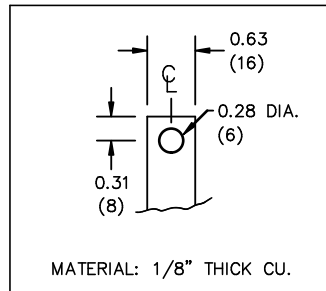

P/N CRX0088CE

INDUCT. 0.19 MH 50/60 HZ 88 AMPS

0.6 KV CLASS WT: 28 lbs ENCL. TYPE 1/IP20

AMBIENT: 50° TEMP CLASS: 180 TYPE JR-2A

USE WITH SUITABLY RATED LISTED (ZMWV) LUGS  
WINDING TERMINAL TEMPERATURE: 75° C

MADE IN CANADA  
f003783e

All Dimensions in inches

ENCLOSURE COLOR :ASA 61 GREY

IN TERMINAL DETAIL

OUT TERMINAL DETAIL

CUSTOMER NOTES:

- IN TERMINATED AT BOTTOM FRONT
- OUT TERMINATED AT TOP FRONT

TITLE: 3 PHASE LINE REACTOR