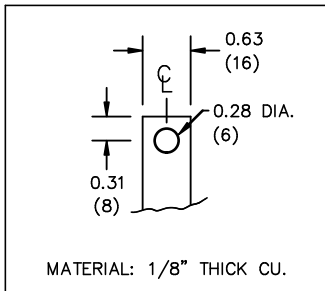

P/N CRX0088CE

INDUCT. 0.19 MH 50/60 HZ 88 AMPS

0.6 KV CLASS WT: 28 lbs ENCL. TYPE 1/IP20

AMBIENT: 50° TEMP CLASS: 180 TYPE JR-2A

USE WITH SUITABLY RATED LISTED (ZMWV) LUGS  
WINDING TERMINAL TEMPERATURE: 75° C

MADE IN CANADA  
f003783e

All Dimensions in inches

ENCLOSURE COLOR :ASA 61 GREY

IN TERMINAL DETAIL

OUT TERMINAL DETAIL

CUSTOMER NOTES:

- IN TERMINATED AT BOTTOM FRONT
- OUT TERMINATED AT TOP FRONT

TITLE: 3 PHASE LINE REACTOR