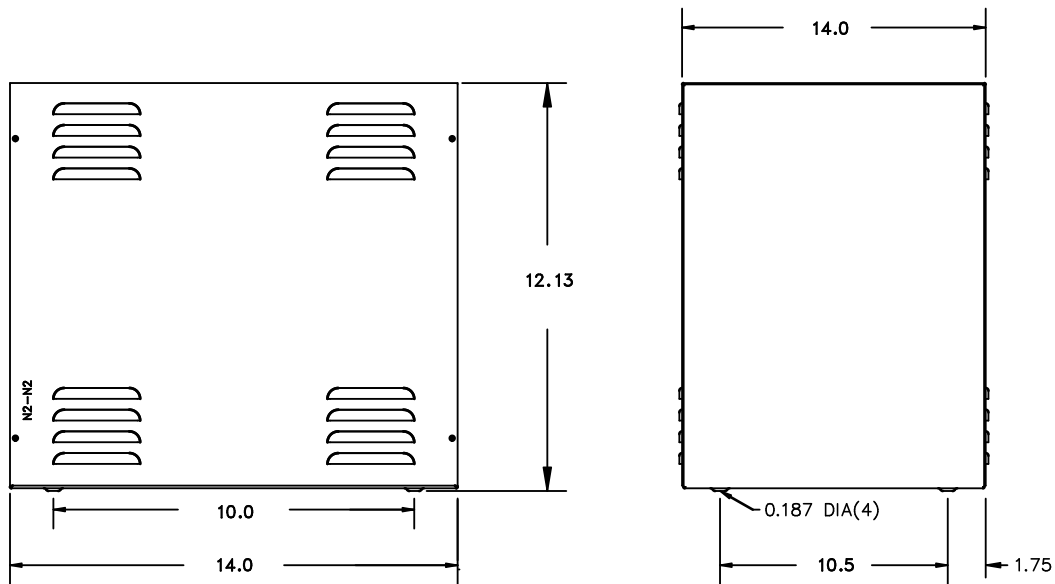

TITLE: 3 PHASE LINE REACTOR
NAMEPLATE INFORMATION

NO.	DATE	BY	REVISION	DES:	SCALE:
				ASETH	NTS

SHEET 1 OF 2

EDBCRX0088BE

hammond
POWER SOLUTIONS

HPS CENTURION R
3PH DRY TYPE
REACTOR

P/N CRX0088BE

INDUCT. 0.12 MH 50/60 HZ 88 AMPS

0.6 KV CLASS WT: 27 lbs ENCL. TYPE 1/IP20

AMBIENT: 50° TEMP CLASS: 180 TYPE JR-2A

USE WITH SUITABLY RATED LISTED (ZMWV) LUGS
WINDING TERMINAL TEMPERATURE: 75° C

MADE IN CANADA
f003783e

All Dimensions in inches

ENCLOSURE COLOR :ASA 61 GREY

IN TERMINAL DETAIL

OUT TERMINAL DETAIL

CUSTOMER NOTES:

- IN TERMINATED AT TOP FRONT
- OUT TERMINATED AT BOTTOM FRONT

TITLE: 3 PHASE LINE REACTOR

				DES: ASETH
				DATE: 14/07/25
NO.	DATE	BY	REVISION	SCALE: NTS