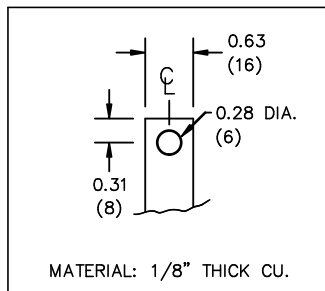

TITLE: 3 PHASE LINE REACTOR
NAMEPLATE INFORMATION

NO.	DATE	BY	REVISION	DES:	SCALE:
				ASETH	NTS

SHEET 1 OF 2

EDBCRX0088BE

hammond
POWER SOLUTIONS

HPS CENTURION R
3PH DRY TYPE
REACTOR

P/N CRX0088BE

INDUCT. 0.12 MH 50/60 HZ 88 AMPS

0.6 KV CLASS WT: 27 lbs ENCL. TYPE 1/IP20

AMBIENT: 50° TEMP CLASS: 180 TYPE JR-2A

USE WITH SUITABLY RATED LISTED (ZMWV) LUGS
WINDING TERMINAL TEMPERATURE: 75° C

MADE IN CANADA
f003783e

All Dimensions in inches

ENCLOSURE COLOR :ASA 61 GREY

IN TERMINAL DETAIL

OUT TERMINAL DETAIL

CUSTOMER NOTES:

- IN TERMINATED AT TOP FRONT
- OUT TERMINATED AT BOTTOM FRONT

TITLE: 3 PHASE LINE REACTOR

				DES: ASETH
				DATE: 14/07/25
NO.	DATE	BY	REVISION	SCALE: NTS