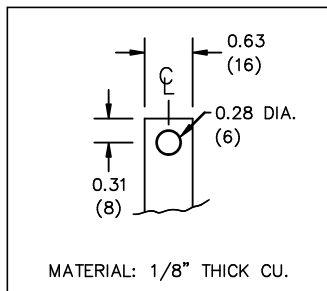

TITLE: 3 PHASE LINE REACTOR
NAMEPLATE INFORMATION

NO.	DATE	BY	REVISION	DES:	SCALE:
				ASETH	NTS

SHEET 1 OF 2

EDBCRX0088BE

hammond
POWER SOLUTIONS

HPS CENTURION R
3PH DRY TYPE
REACTOR

P/N CRX0088BE

INDUCT. 0.12 MH 50/60 HZ 88 AMPS

0.6 KV CLASS WT: 27 lbs ENCL. TYPE 1/IP20

AMBIENT: 50° TEMP CLASS: 180 TYPE JR-2A

USE WITH SUITABLY RATED LISTED (ZMWV) LUGS
WINDING TERMINAL TEMPERATURE: 75° C

MADE IN CANADA
f003783e

All Dimensions in inches

ENCLOSURE COLOR :ASA 61 GREY

IN TERMINAL DETAIL

OUT TERMINAL DETAIL

CUSTOMER NOTES:

- IN TERMINATED AT TOP FRONT
- OUT TERMINATED AT BOTTOM FRONT

TITLE: 3 PHASE LINE REACTOR

				DES: ASETH
				DATE: 14/07/25
NO.	DATE	BY	REVISION	SCALE: NTS