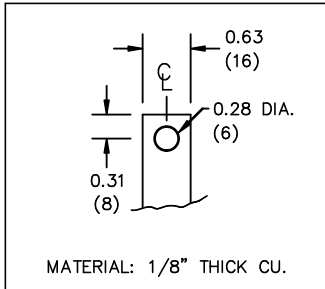

P/N CRX0088BE

INDUCT. 0.12 MH 50/60 HZ 88 AMPS

0.6 KV CLASS WT: 27 lbs ENCL. TYPE 1/IP20

AMBIENT: 50° TEMP CLASS: 180 TYPE JR-2A

USE WITH SUITABLY RATED LISTED (ZMWV) LUGS
WINDING TERMINAL TEMPERATURE: 75° C

MADE IN CANADA
f003783e

All Dimensions in inches

ENCLOSURE COLOR :ASA 61 GREY

IN TERMINAL DETAIL

OUT TERMINAL DETAIL

CUSTOMER NOTES:

- IN TERMINATED AT TOP FRONT
- OUT TERMINATED AT BOTTOM FRONT

TITLE: 3 PHASE LINE REACTOR				DES: ASETH
				DATE: 14/07/25
NO.	DATE	BY	REVISION	SCALE: NTS