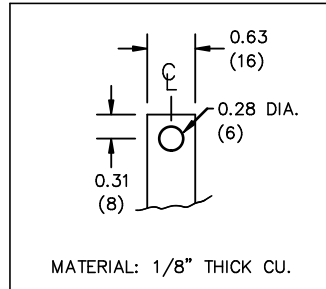

P/N CRX0088BE

INDUCT. 0.12 MH 50/60 HZ 88 AMPS

0.6 KV CLASS WT: 27 lbs ENCL. TYPE 1/IP20

AMBIENT: 50° TEMP CLASS: 180 TYPE JR-2A

USE WITH SUITABLY RATED LISTED (ZMWV) LUGS
WINDING TERMINAL TEMPERATURE: 75° C

MADE IN CANADA
f003783e

All Dimensions in inches

ENCLOSURE COLOR :ASA 61 GREY

IN TERMINAL DETAIL

OUT TERMINAL DETAIL

CUSTOMER NOTES:

- IN TERMINATED AT TOP FRONT
- OUT TERMINATED AT BOTTOM FRONT

TITLE: 3 PHASE LINE REACTOR				DES: ASETH
				DATE: 14/07/25
NO.	DATE	BY	REVISION	SCALE: NTS