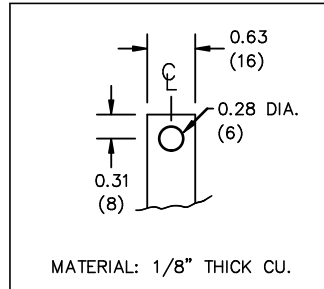

USE WITH SUITABLY RATED LISTED (ZMWV) LUGS
WINDING TERMINAL TEMPERATURE: 75° C

MADE IN CANADA
f003783e

All Dimensions in inches

ENCLOSURE COLOR :ASA 61 GREY

IN TERMINAL DETAIL

OUT TERMINAL DETAIL

CUSTOMER NOTES:

- IN TERMINATED AT BOTTOM FRONT
- OUT TERMINATED AT TOP FRONT

TITLE: 3 PHASE LINE REACTOR

| | | | | |
|-----|------|----|----------|----------------|
| | | | | DES: ASETH |
| | | | | DATE: 14/07/22 |
| NO. | DATE | BY | REVISION | SCALE: NTS |