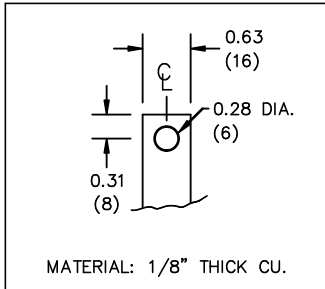

USE WITH SUITABLY RATED LISTED (ZMWV) LUGS
WINDING TERMINAL TEMPERATURE: 75° C

MADE IN CANADA
f003783e

All Dimensions in inches

ENCLOSURE COLOR :ASA 61 GREY

IN TERMINAL DETAIL

OUT TERMINAL DETAIL

CUSTOMER NOTES:

- IN TERMINATED AT BOTTOM FRONT
- OUT TERMINATED AT TOP FRONT

TITLE: 3 PHASE LINE REACTOR

| | | | | |
|-----|------|----|----------|----------------|
| | | | | DES: ASETH |
| | | | | DATE: 14/07/22 |
| NO. | DATE | BY | REVISION | SCALE: NTS |