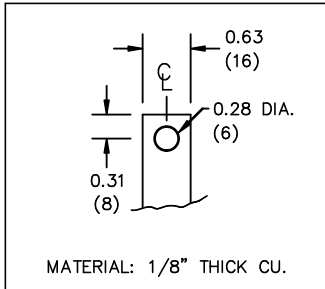

P/N CRX0075BE

INDUCT. 0.185 MH 50/60 HZ
75 AMPS

0.6 KV CLASS WT: 28 lbs
ENCL. TYPE 1/IP20

AMBIENT: 50° TEMP CLASS: 180 TYPE JR-2A

USE WITH SUITABLY RATED LISTED (ZMWV) LUGS
WINDING TERMINAL TEMPERATURE: 75° C

MADE IN CANADA
f003783e

All Dimensions in inches

ENCLOSURE COLOR :ASA 61 GREY

IN TERMINAL DETAIL

OUT TERMINAL DETAIL

CUSTOMER NOTES:

- IN TERMINATED AT BOTTOM FRONT
- OUT TERMINATED AT TOP FRONT

TITLE: 3 PHASE LINE REACTOR