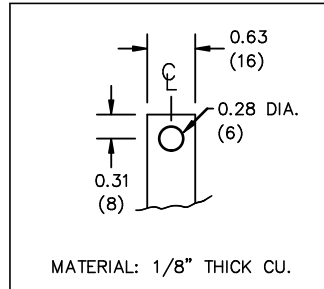

MADE IN CANADA
f003783e

All Dimensions in inches

ENCLOSURE COLOR :ASA 61 GREY

IN TERMINAL DETAIL

OUT TERMINAL DETAIL

CUSTOMER NOTES:

- IN TERMINATED AT BOTTOM FRONT
- OUT TERMINATED AT TOP FRONT

TITLE: 3 PHASE LINE REACTOR