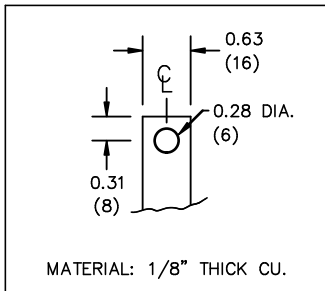

HPS CENTURION R
3PH DRY TYPE
REACTOR

P/N CRX0075AE

INDUCT. 0.12 MH 50/60 HZ 75 AMPS

0.6 KV CLASS WT: 27 lbs ENCL. TYPE 1/IP20

AMBIENT: 50° TEMP CLASS: 180 TYPE JR-2A

USE WITH SUITABLY RATED LISTED (ZMWV) LUGS
WINDING TERMINAL TEMPERATURE: 75° C

MADE IN CANADA
f003783e

All Dimensions in inches

ENCLOSURE COLOR :ASA 61 GREY

IN TERMINAL DETAIL

OUT TERMINAL DETAIL

CUSTOMER NOTES:

- IN TERMINATED AT BOTTOM FRONT
- OUT TERMINATED AT TOP FRONT

TITLE: 3 PHASE LINE REACTOR