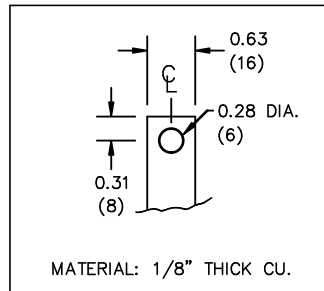

MADE IN CANADA
f003783e

All Dimensions in inches

ENCLOSURE COLOR :ASA 61 GREY

IN TERMINAL DETAIL

OUT TERMINAL DETAIL

CUSTOMER NOTES:

- IN TERMINATED AT BOTTOM FRONT
- OUT TERMINATED AT TOP FRONT

TITLE: 3 PHASE LINE REACTOR