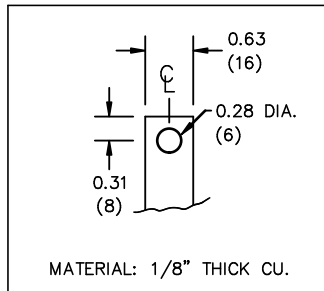

MADE IN CANADA
f003783e

All Dimensions in inches

ENCLOSURE COLOR :ASA 61 GREY

IN TERMINAL DETAIL

OUT TERMINAL DETAIL

CUSTOMER NOTES:

- IN TERMINATED AT BOTTOM FRONT
- OUT TERMINATED AT BOTTOM FRONT

TITLE: 3 PHASE LINE REACTOR