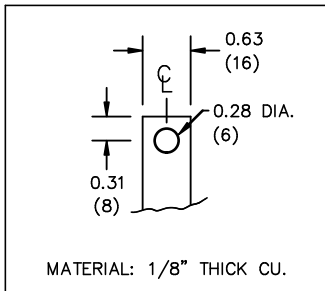

P/N CRX0065BE

INDUCT. 0.57 MH 50/60 HZ
65 AMPS

0.6 KV CLASS WT: 35 lbs
ENCL. TYPE 1/IP20

AMBIENT: 50° TEMP CLASS: 180 TYPE JR-2A

USE WITH SUITABLY RATED LISTED (ZMWV) LUGS
WINDING TERMINAL TEMPERATURE: 75° C

MADE IN CANADA
f003783e

All Dimensions in inches

ENCLOSURE COLOR :ASA 61 GREY

IN TERMINAL DETAIL

OUT TERMINAL DETAIL

CUSTOMER NOTES:

- IN TERMINATED AT BOTTOM FRONT
- OUT TERMINATED AT BOTTOM FRONT

TITLE: 3 PHASE LINE REACTOR