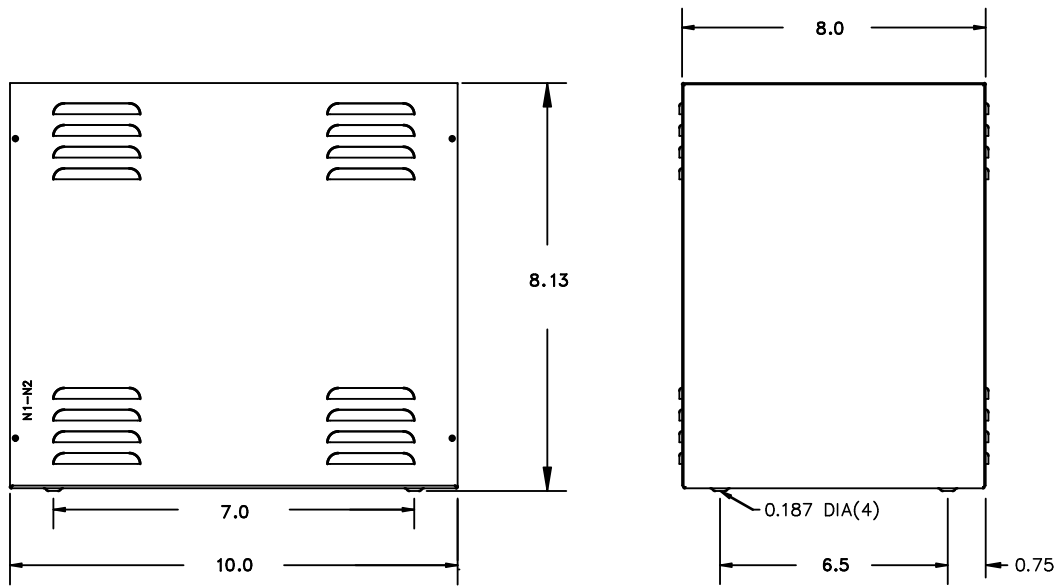

TITLE: 3 PHASE LINE REACTOR
NAMEPLATE INFORMATION

NO.	DATE	BY	REVISION	DES:	SCALE:
				ASETH	NTS

SHEET 1 OF 2

EDBCRX0031AE

hammond
POWER SOLUTIONS

HPS CENTURION R
3PH DRY TYPE
REACTOR

P/N CRX0031AE

INDUCT. 0.31MH 50/60 HZ 31AMPS

0.6 KV CLASS WT: 15.5 lbs ENCL. TYPE 1/IP20

AMBIENT: 50° TEMP CLASS: 130 TYPE JR-1A

MADE IN CANADA
f003783e

All Dimensions in inches

ENCLOSURE COLOR :ASA 61 GREY

IN/OUT TERMINAL DETAIL

SUITABLE FOR #14-4 CU/AL
CONDUCTORS
1 CONDUCTOR PER PHASE

CUSTOMER NOTES:
- IN/OUT TERMINATED AT TOP FRONT

TITLE: 3 PHASE LINE REACTOR
MECHANICAL INFORMATION

				DES: ASETH
				DATE: 14/07/21
NO.	DATE	BY	REVISION	SCALE: NTS

SHEET 2 OF 2

EDBCRX0031AE