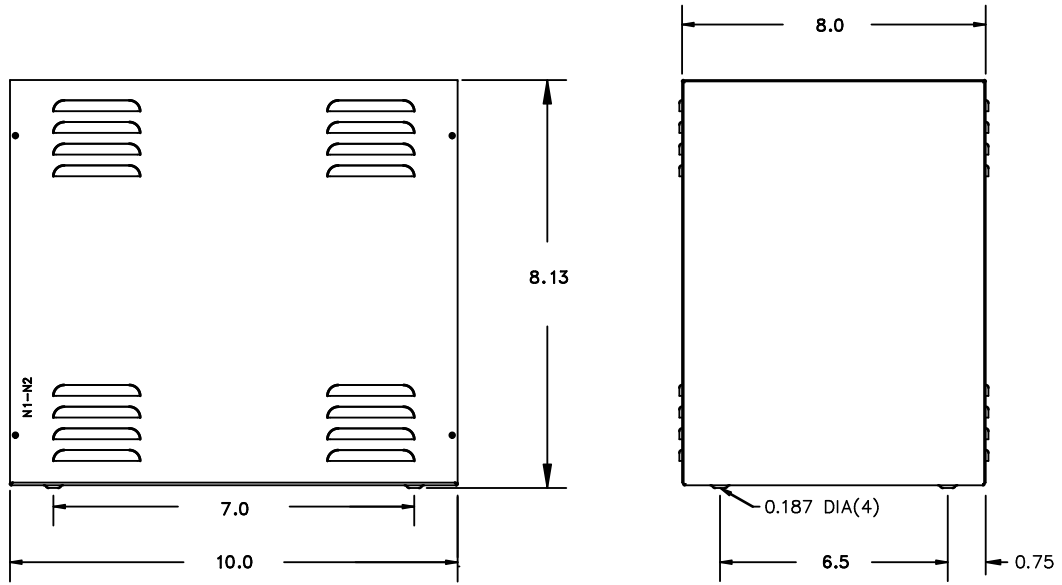

PART NUMBER

CREN1

ENCLOSURE TYPE:1

E490697  
N1

MADE IN CANADA

npl785

All Dimensions in inches

ENCLOSURE COLOR :ASA 61 GREY