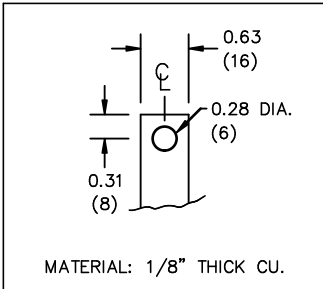

SHEET 1 OF 2

EDBCP1K6G0061C

0.1 htpd 2026/05/19 23:51

THIS DRAWING CONTAINS STRICTLY CONFIDENTIAL INFORMATION BELONGING TO HAMMOND POWER SOLUTIONS AND MUST NOT BE DISTRIBUTED OUTSIDE AUTHORIZED PARTIES.

FRONT VIEW

SIDE VIEW

All Dimensions in inches

ENCLOSURE COLOR : ANSI 61 GREY – OUTDOOR

INPUT TERMINAL DETAIL

OUTPUT TERMINAL DETAIL

CUSTOMER NOTES:

- INPUT TERMINATED AT TOP FRONT
- OUTPUT TERMINATED AT BOTTOM FRONT

TITLE: PASSIVE FILTER
ENCLOSURE & TERMINATION DETAIL