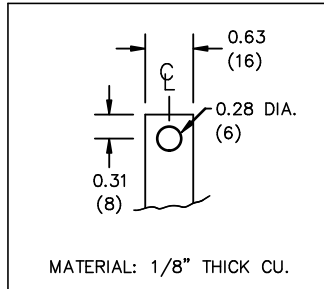

SIDE VIEW

All Dimensions in inches

ENCLOSURE COLOR : ANSI 61 GREY – OUTDOOR

INPUT TERMINAL DETAIL

OUTPUT TERMINAL DETAIL

CUSTOMER NOTES:

- INPUT TERMINATED AT TOP FRONT
- OUTPUT TERMINATED AT BOTTOM FRONT

TITLE: PASSIVE FILTER
ENCLOSURE & TERMINATION DETAIL