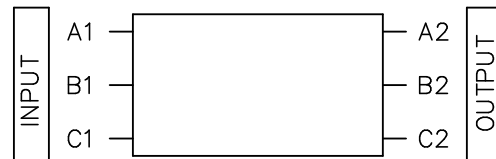

hammond

POWER SOLUTIONS

US LISTED

E61431

GUELPH,ONT BARABOO,WI COMPTON,CA MONTERREY,MX

MADE IN CANADA

HPS Centurion P – 3 Phase Passive Harmonic Filter

RATING (HP)	50	CUST. REF.	____
SYS. VOLTAGE	480	SERIAL NO.	____
FREQ. (Hz)	60	PART NO.	CP1K6G0061C
INPUT CURRENT(AMP)	57	TYPE PR-3	ANN
OUTPUT CURRENT(AMP)	61	WDG MATERIAL	COPPER
TEMP. RISE °C	130	ENCL. TYPE	3R
TEMP. CLASS °C	220	WEIGHT lbs	260

WARNING: CAPACITOR VOLTAGE ABOVE 50V MAY REMAIN FOR 180 SECONDS AFTER POWER IS DISCONNECTED.

F0677EF

hammond

POWER SOLUTIONS

TITLE: PASSIVE FILTER				
NAMEPLATE INFORMATION				
				DES: PBAKER
				DATE: 21/06/29
NO.	DATE	BY	REVISION	SCALE: NTS

SHEET 1 OF 2

EDBCP1K6G0061C

0.1 htpd 2026/05/19 23:51

THIS DRAWING CONTAINS STRICTLY CONFIDENTIAL INFORMATION BELONGING TO HAMMOND POWER SOLUTIONS AND MUST NOT BE DISTRIBUTED OUTSIDE AUTHORIZED PARTIES.