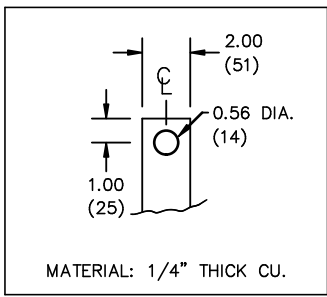

TITLE: IRON CORE LINE REACTOR NAMEPLATE INFORMATION			
DES:	MVAGHANI		
DATE:	26/02/11		
SCALE:	NTS		
NO.	DATE	BY	REVISION

SHEET 1 OF 2

EDBCD1X0750E1

0.2 httpd 2026/06/03 11:51

HPS CENTURION D
3PH DRY TYPE
DVRT FILTER
P/N: CD1X0750E1
750 AMPS

OUT TERMINAL DETAIL

CUSTOMER NOTES:

- IN TERMINATED AT TOP FRONT
- OUT TERMINATED AT BOTTOM FRONT

TITLE: IRON CORE LINE REACTOR ENCLOSURE & TERMINAL DETAIL				
				DES: MVAGHANI
				DATE: 26/02/11
NO.	DATE	BY	REVISION	SCALE: NTS