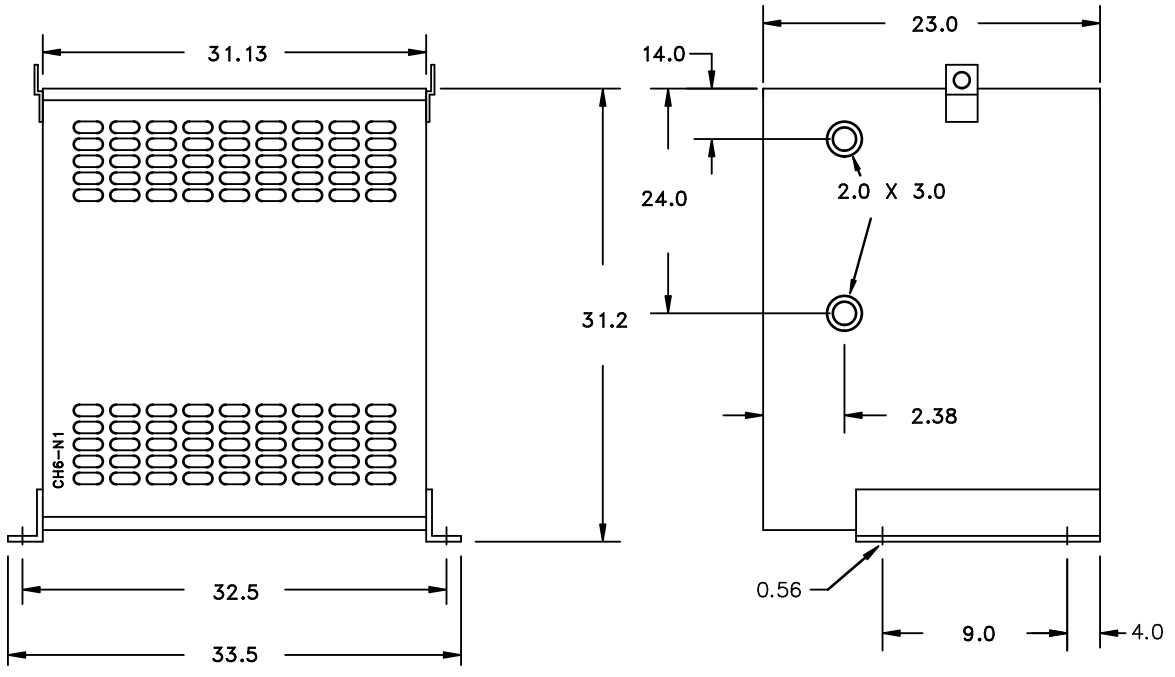

All Dimensions in inches

ENCLOSURE COLOR :ANSI 61 GREY – INDOOR