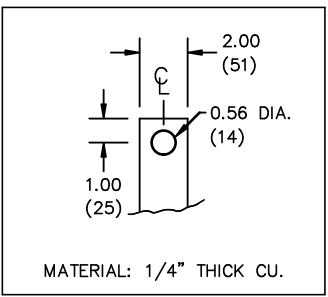

TITLE: IRON CORE LINE REACTOR NAMEPLATE INFORMATION			
DES:	MVAGHANI		
DATE:	26/02/11		
SCALE:	NTS		
NO.	DATE	BY	REVISION

SHEET 1 OF 2

EDBCD1X0750E1

0.2 httpd 2026/06/03 11:51

HPS CENTURION D
3PH DRY TYPE
DVRT FILTER
P/N: CD1X0750E1
750 AMPS

OUT TERMINAL DETAIL

CUSTOMER NOTES:

- IN TERMINATED AT TOP FRONT
- OUT TERMINATED AT BOTTOM FRONT

TITLE: IRON CORE LINE REACTOR ENCLOSURE & TERMINAL DETAIL				
				DES: MVAGHANI
				DATE: 26/02/11
NO.	DATE	BY	REVISION	SCALE: NTS